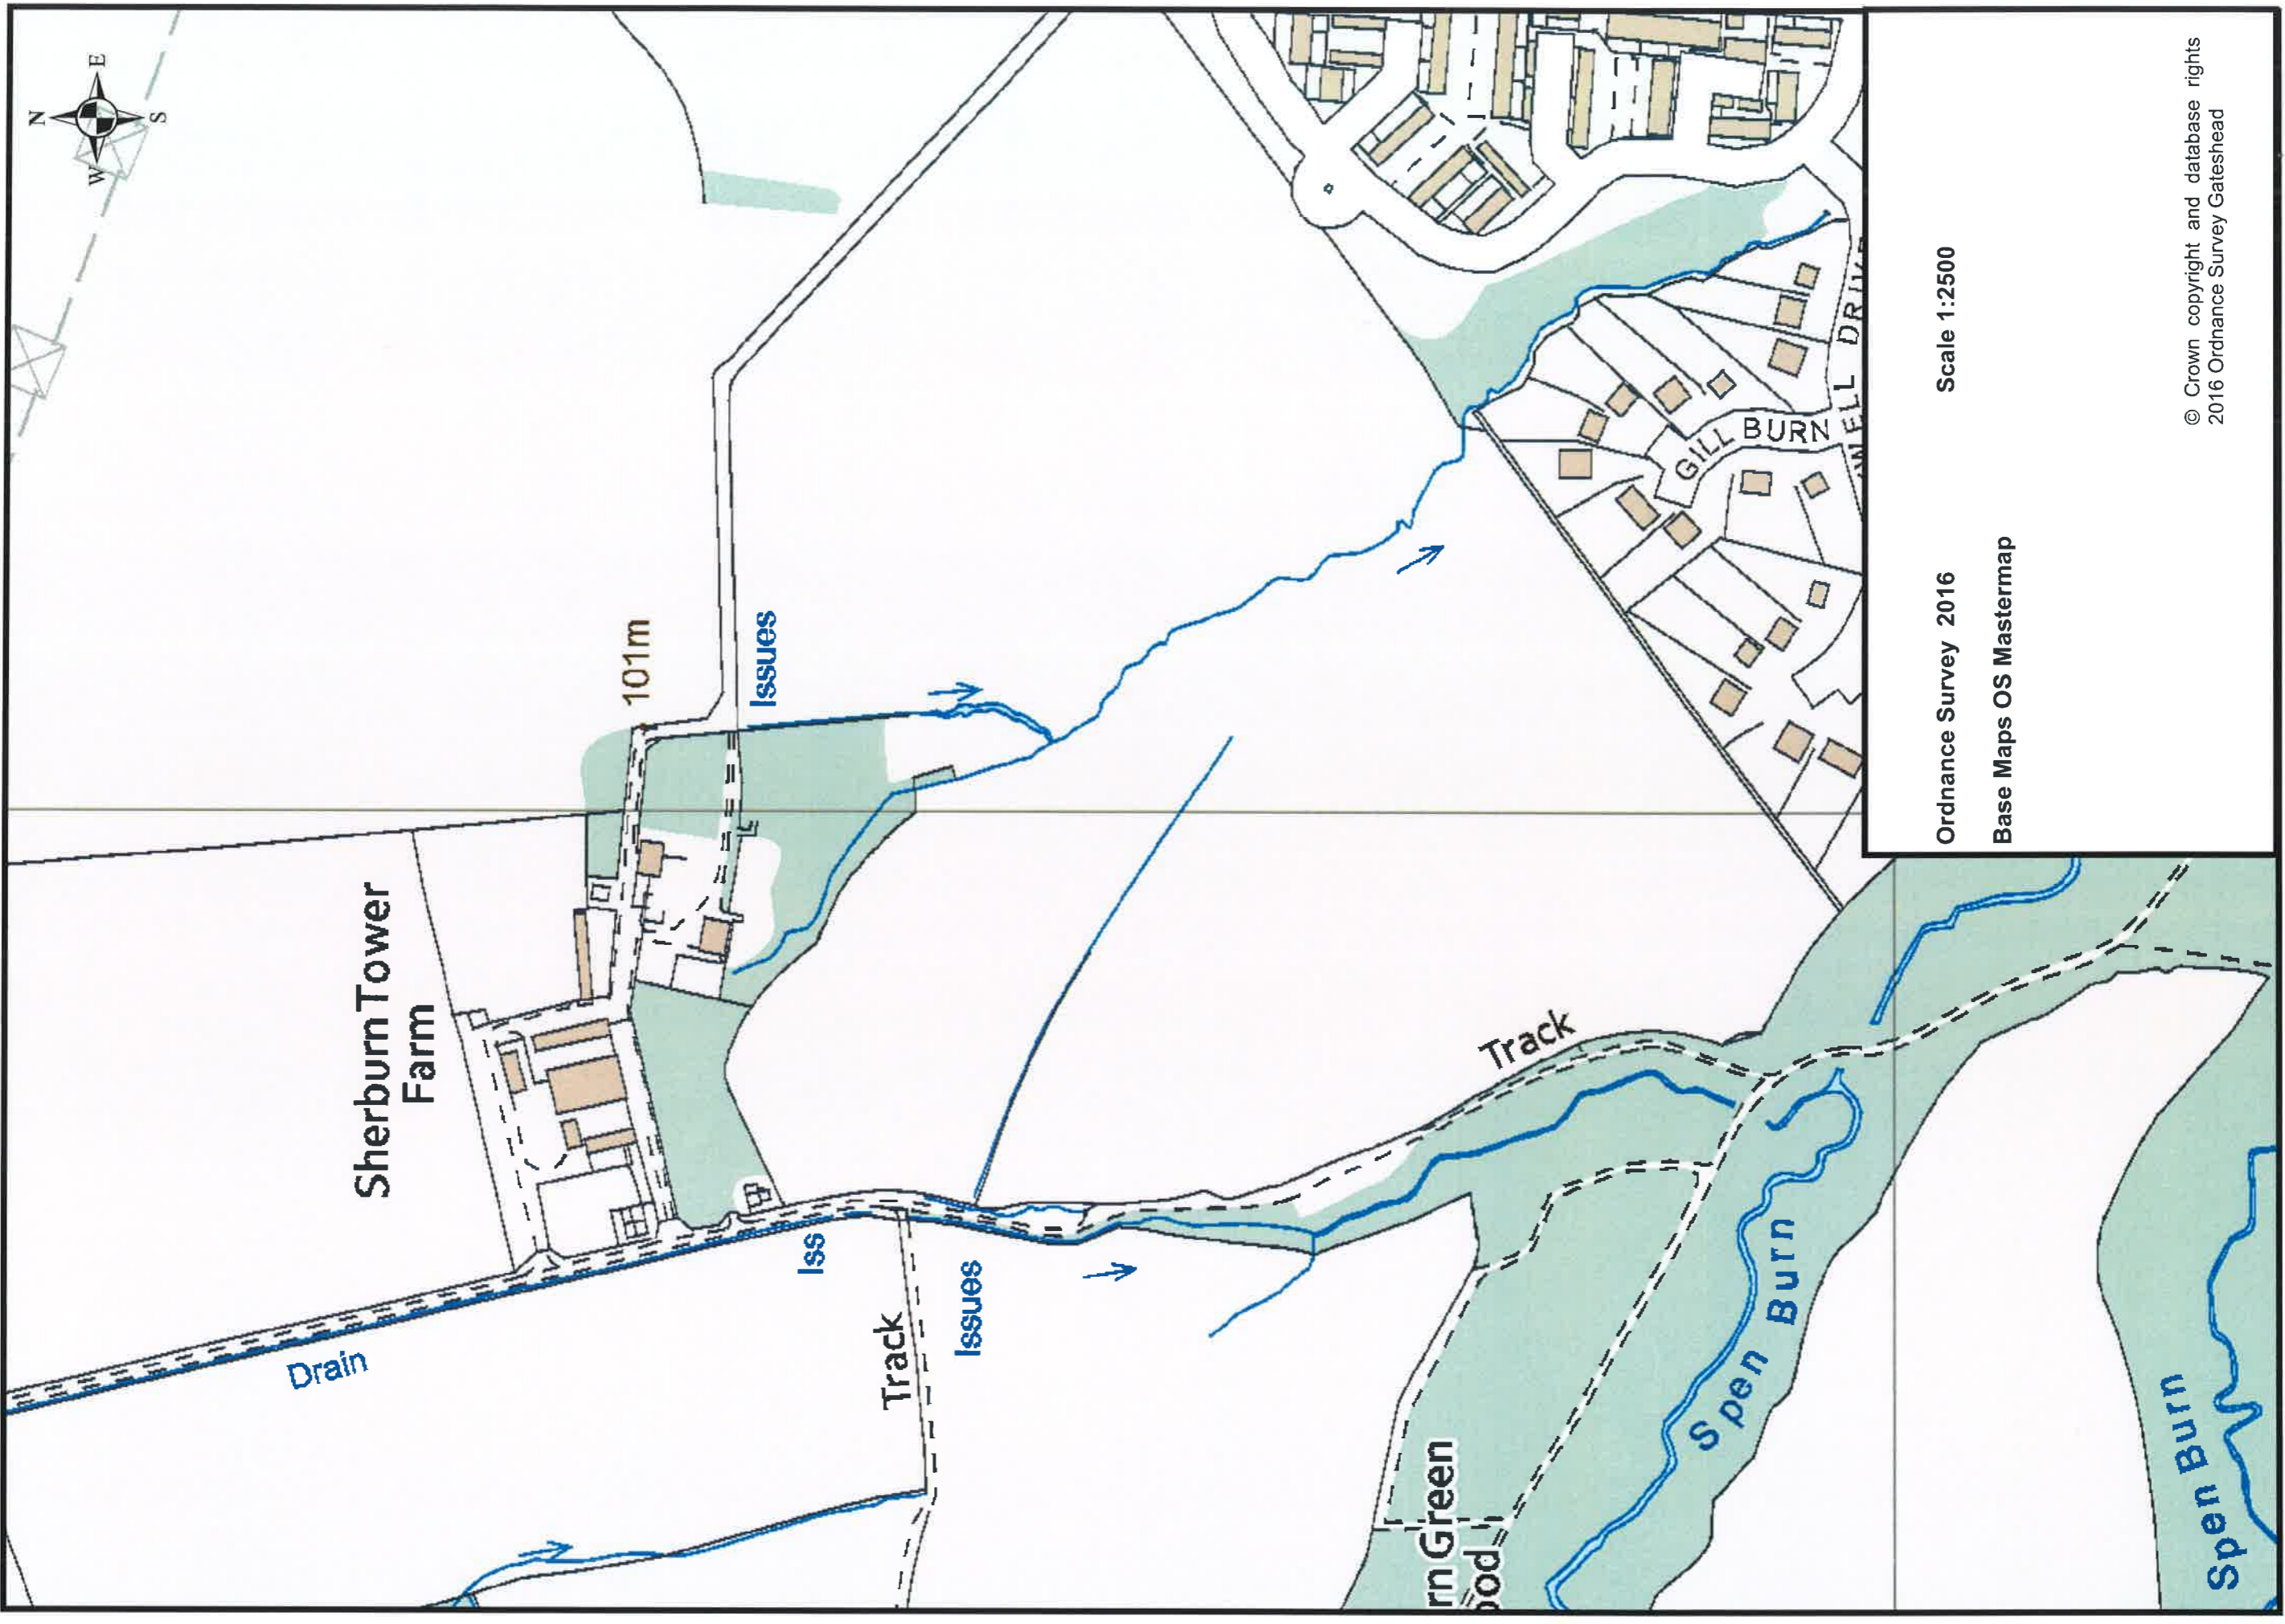

No. 12. WARD

Epoch 6 1955 to 1984 Scale 1:2500

© Crown copyright and Landmark Information group Ltd. All rights reserved 2016.

Ordnance Survey 2016
Base Maps OS Mastermap

Scale 1:2500

© Crown copyright and database rights
2016 Ordnance Survey GATESHEAD

Ordnance Survey 2016
Base Maps OS Mastermap

Scale 1:2500

© Crown copyright and database rights
2016 Ordnance Survey Gateshead